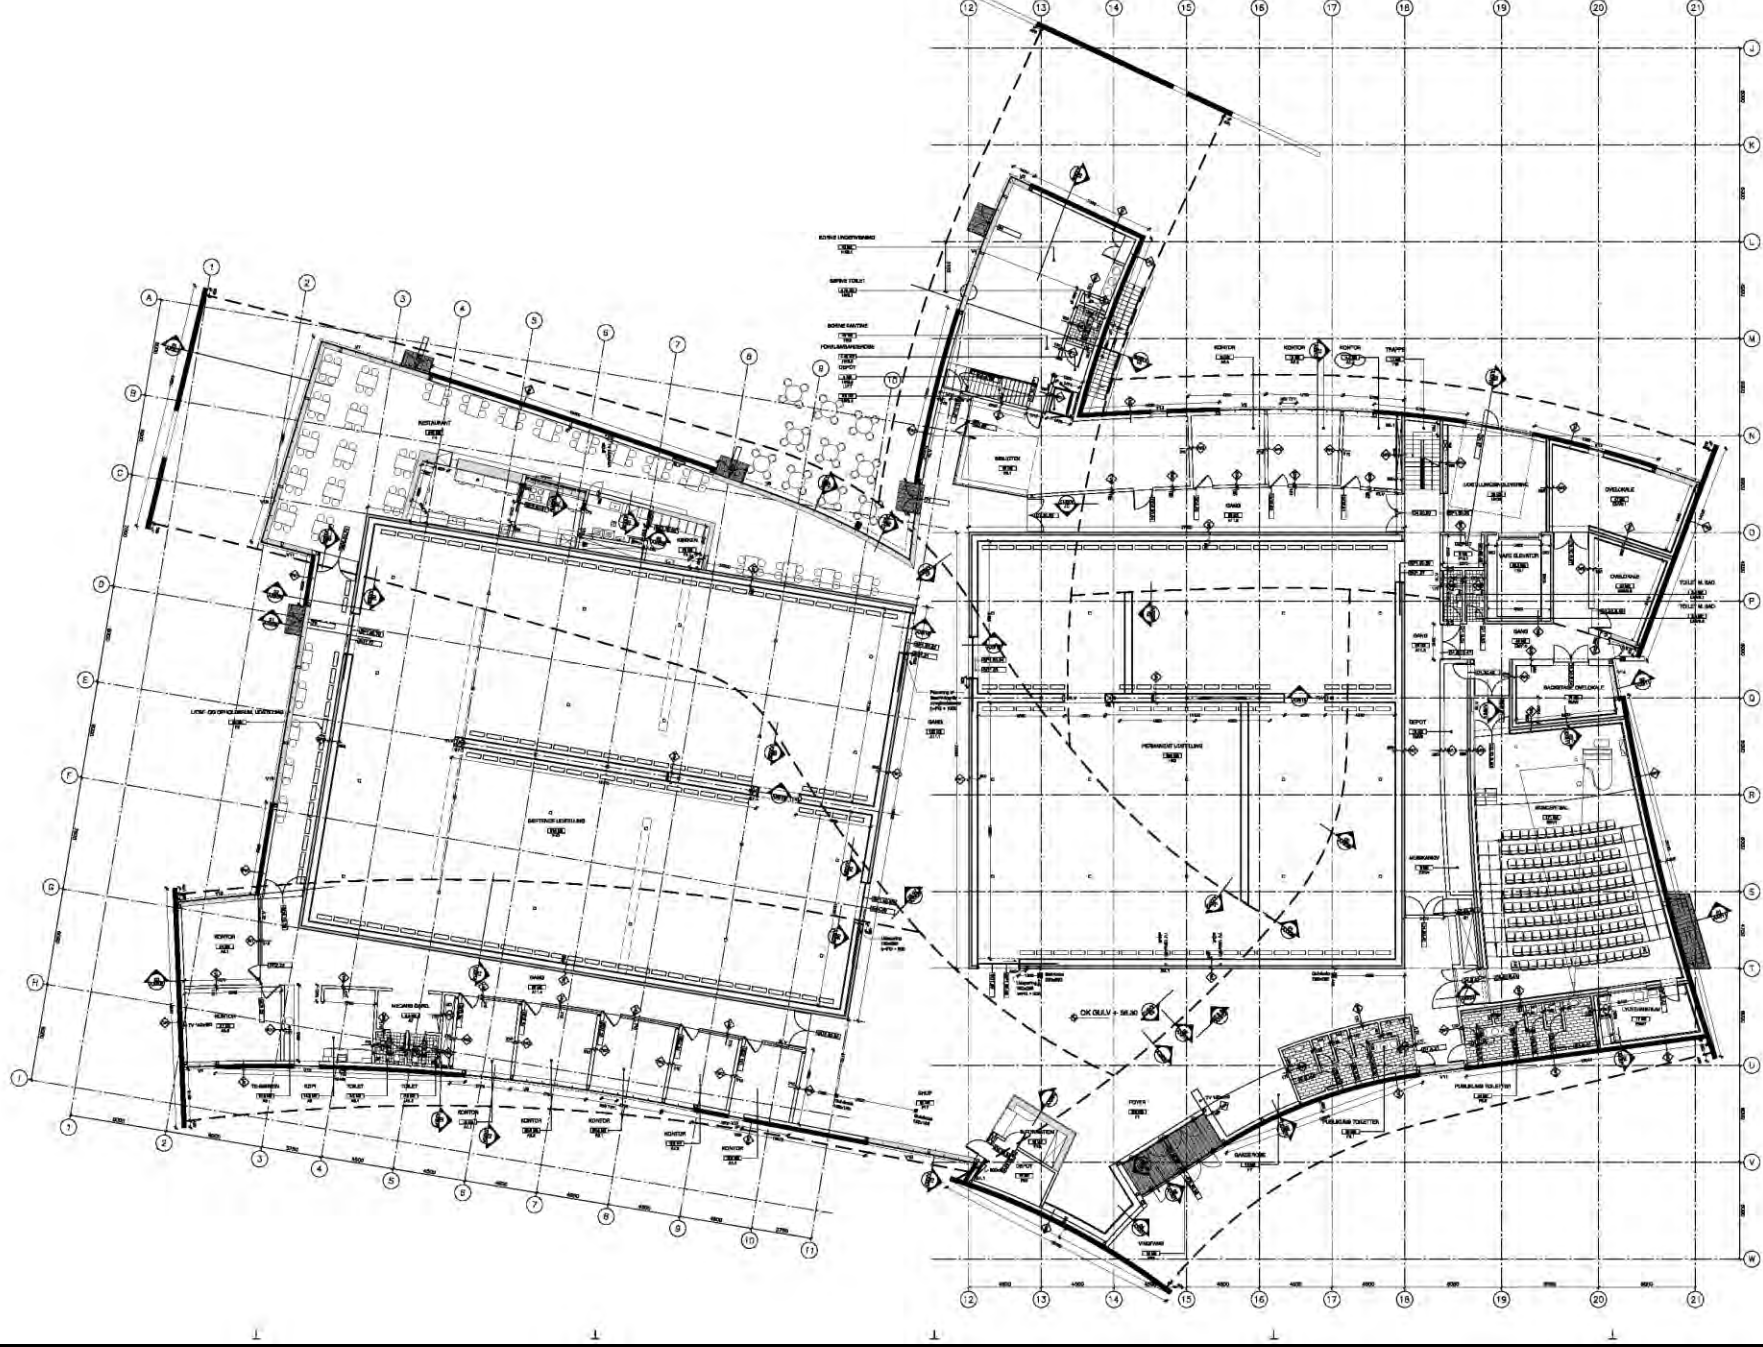

A modern, minimalist building at night, illuminated from within. The building features a large, curved glass facade that reflects the interior lights and the surrounding environment. The building is situated on a grassy area, and a pool of water in the foreground perfectly reflects the building's structure and the warm glow of the interior lights. The sky is dark, and a few distant lights are visible on the horizon.

heart

**Plan, stueetage**

**Plan, kælder**

**Betonfacaden**

**Tagkonstruktion**

KRAM ELEKTRO  
SERVICE APS

E.M.F.

1

**Belysningsdiagram**

heart

A photograph of a modern interior space, likely a gallery or museum. The room features a curved, white ceiling with several recessed spotlights. A white wall in the background has the word "heart" written in large, black, lowercase letters. To the left, there is a dark, rectangular structure, possibly a reception desk or a partition wall, with a white top surface. In the background, a white door is visible, and a balcony or mezzanine level can be seen on the left side. The floor is a light-colored, polished surface.