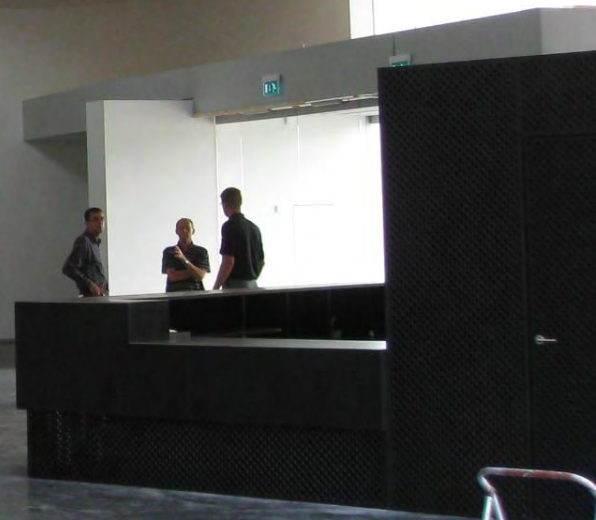

A modern, minimalist building at night, illuminated from within. The building features a large, curved glass facade that reflects the interior lights and the surrounding environment. The building is situated on a grassy area, and a pool of water in the foreground perfectly reflects the building's structure and the warm glow of the interior lights. The sky is dark, and a few distant lights are visible on the horizon.

**Belysningsdiagram**

heart

A photograph of a modern interior space, likely a gallery or museum. The room features a curved, white ceiling with several recessed spotlights. A white wall in the background has the word "heart" written in large, black, lowercase letters. To the left, there is a dark, rectangular structure, possibly a reception desk or a partition wall, with a white top surface. In the background, a white door is visible, and a balcony or mezzanine level can be seen on the left side. The floor is a light-colored, polished surface.