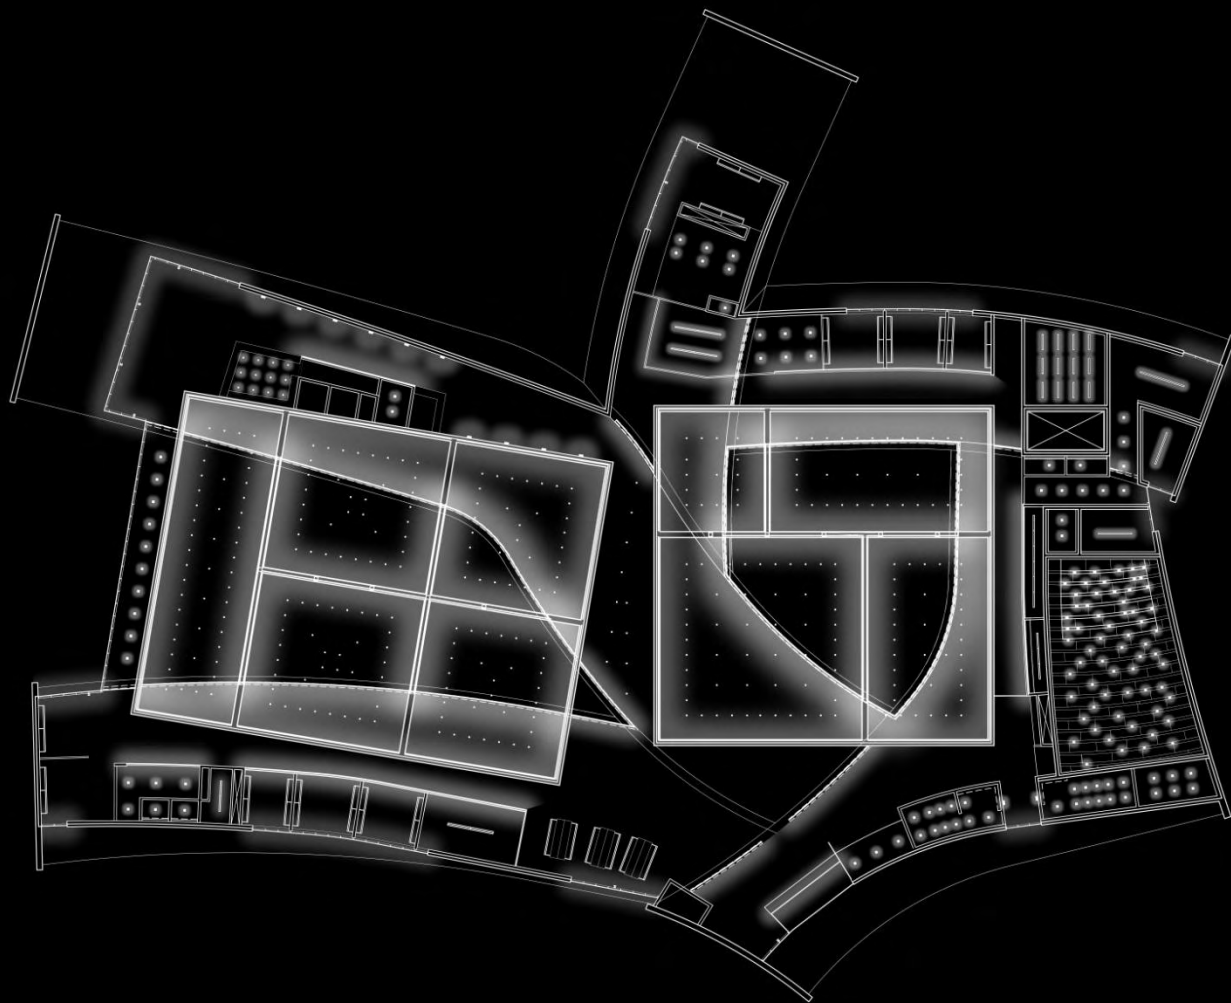

A modern, minimalist building at night, illuminated from within. The building features a large, curved glass facade that reflects the interior lights and the surrounding environment. The building is situated on a grassy area, and a pool of water in the foreground perfectly reflects the building's structure and the warm glow of the interior lights. The sky is dark, and a few distant lights are visible on the horizon.

**Belysningsdiagram**

heart

A photograph of a modern interior space, likely a gallery or museum. The room features a curved, white ceiling with several recessed spotlights. A white wall in the background has the word "heart" written in large, black, lowercase letters. To the left, there is a dark, rectangular structure, possibly a reception desk or a partition wall, with a white top surface. In the background, a white door is visible, and a balcony or mezzanine level can be seen on the left side. The floor is a light-colored, polished surface.

heart

TABACCHI

A photograph of a modern building at night. The building features a large, curved glass facade that is illuminated from within, creating a warm glow. The building is reflected in a pool of water in the foreground. The sky is dark, and the overall scene is a high-contrast architectural study.