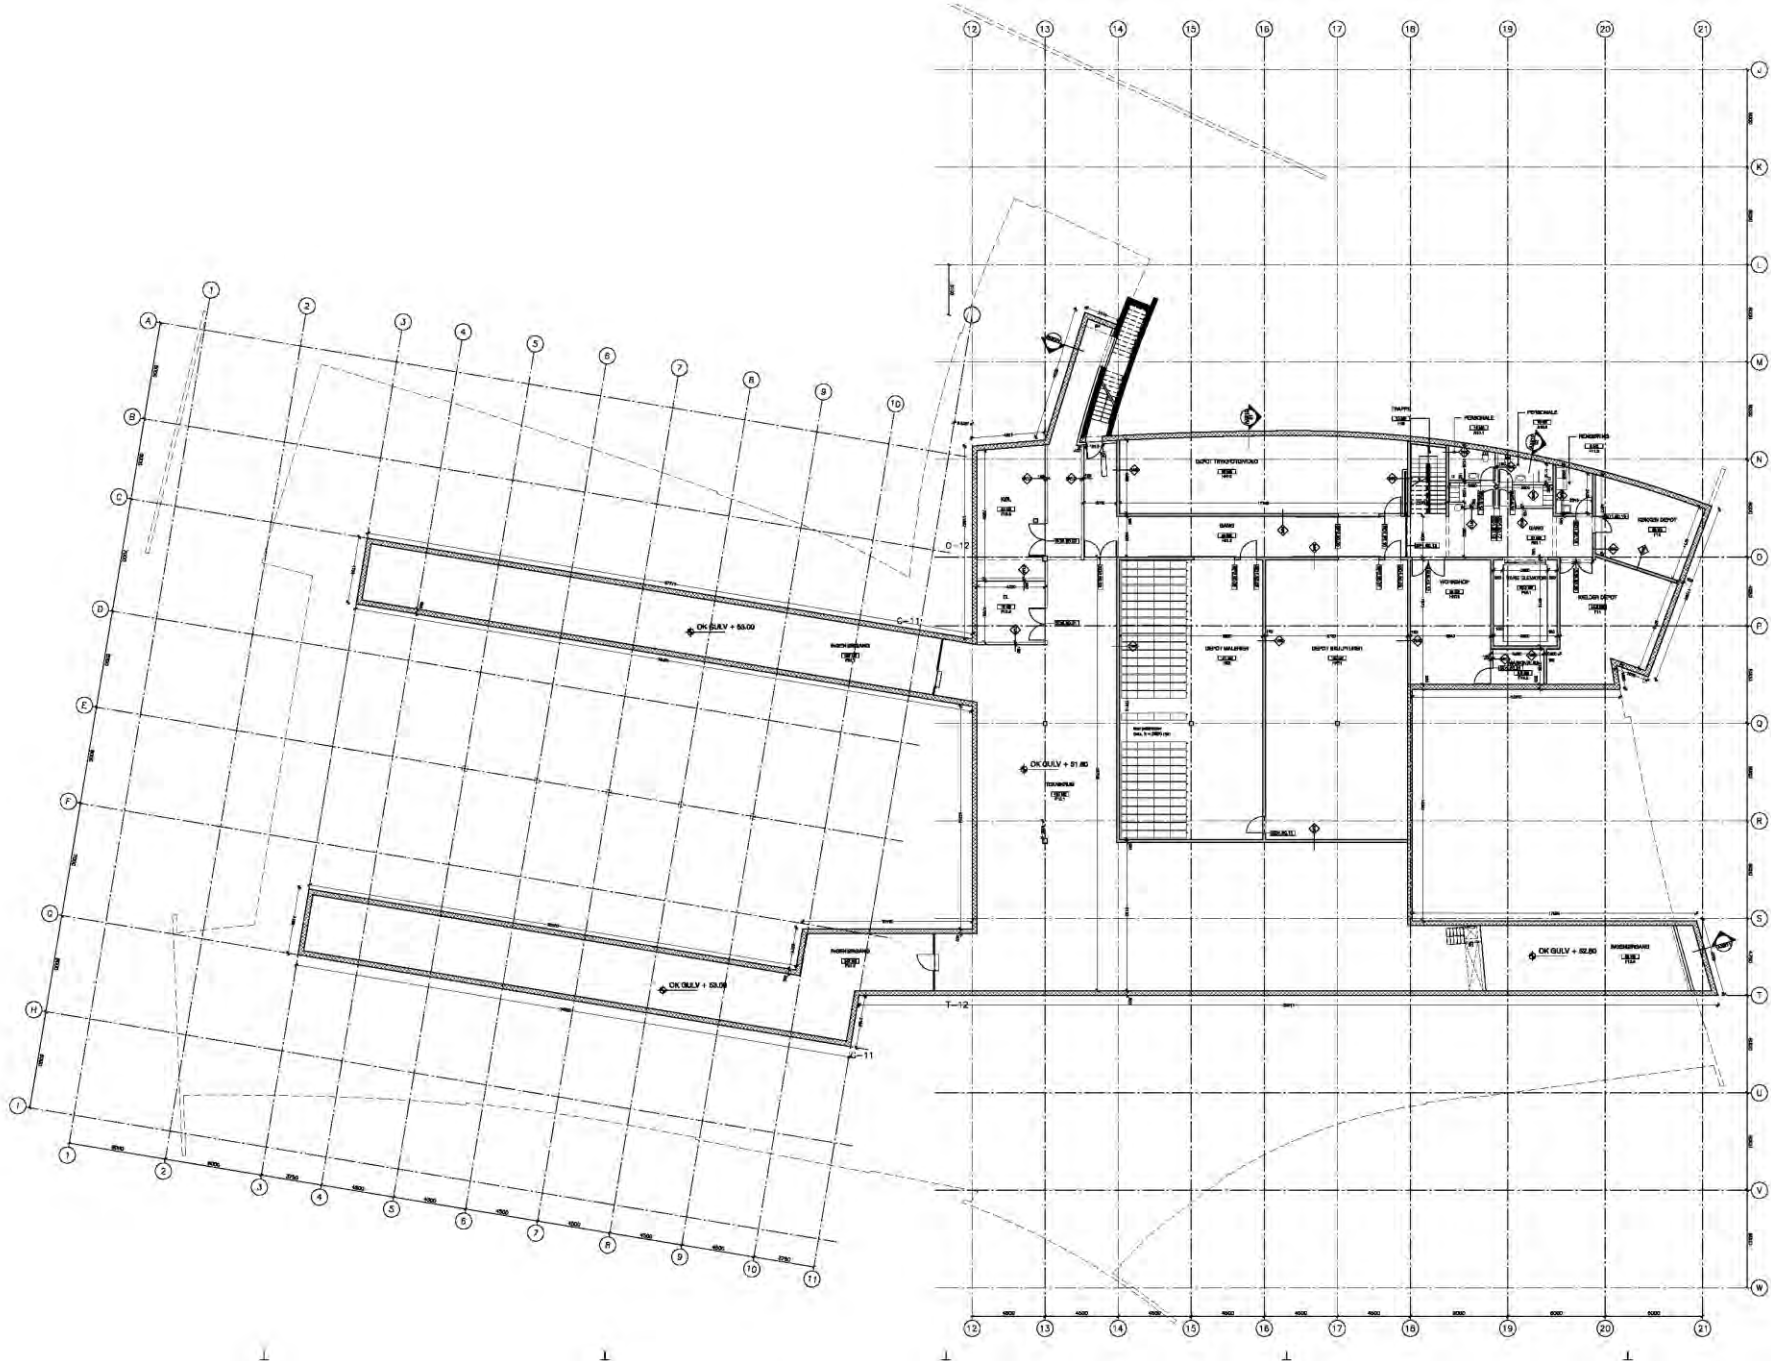

A modern, minimalist building at night, illuminated from within. The building features a large, curved glass facade that reflects the interior lights and the surrounding environment. The building is situated on a grassy area, and a pool of water in the foreground perfectly reflects the building's structure and the warm glow of the interior lights. The sky is dark, and a few distant lights are visible on the horizon.

heart

**Plan, stueetage**

**Plan, kælder**

**Betonfacaden**

**Tagkonstruktion**

KRAM ELEKTRO  
SERVICE APS

E.M.F.

1

**Belysningsdiagram**

heart

A photograph of a modern interior space, likely a gallery or museum. The room features a curved, white ceiling with several recessed spotlights. A white wall in the background has the word "heart" written in large, black, lowercase letters. To the left, there is a dark, rectangular structure, possibly a reception desk or a partition wall, with a white top surface. In the background, a white door is visible, and a balcony or mezzanine level can be seen on the left side. The floor is a light-colored, polished surface.