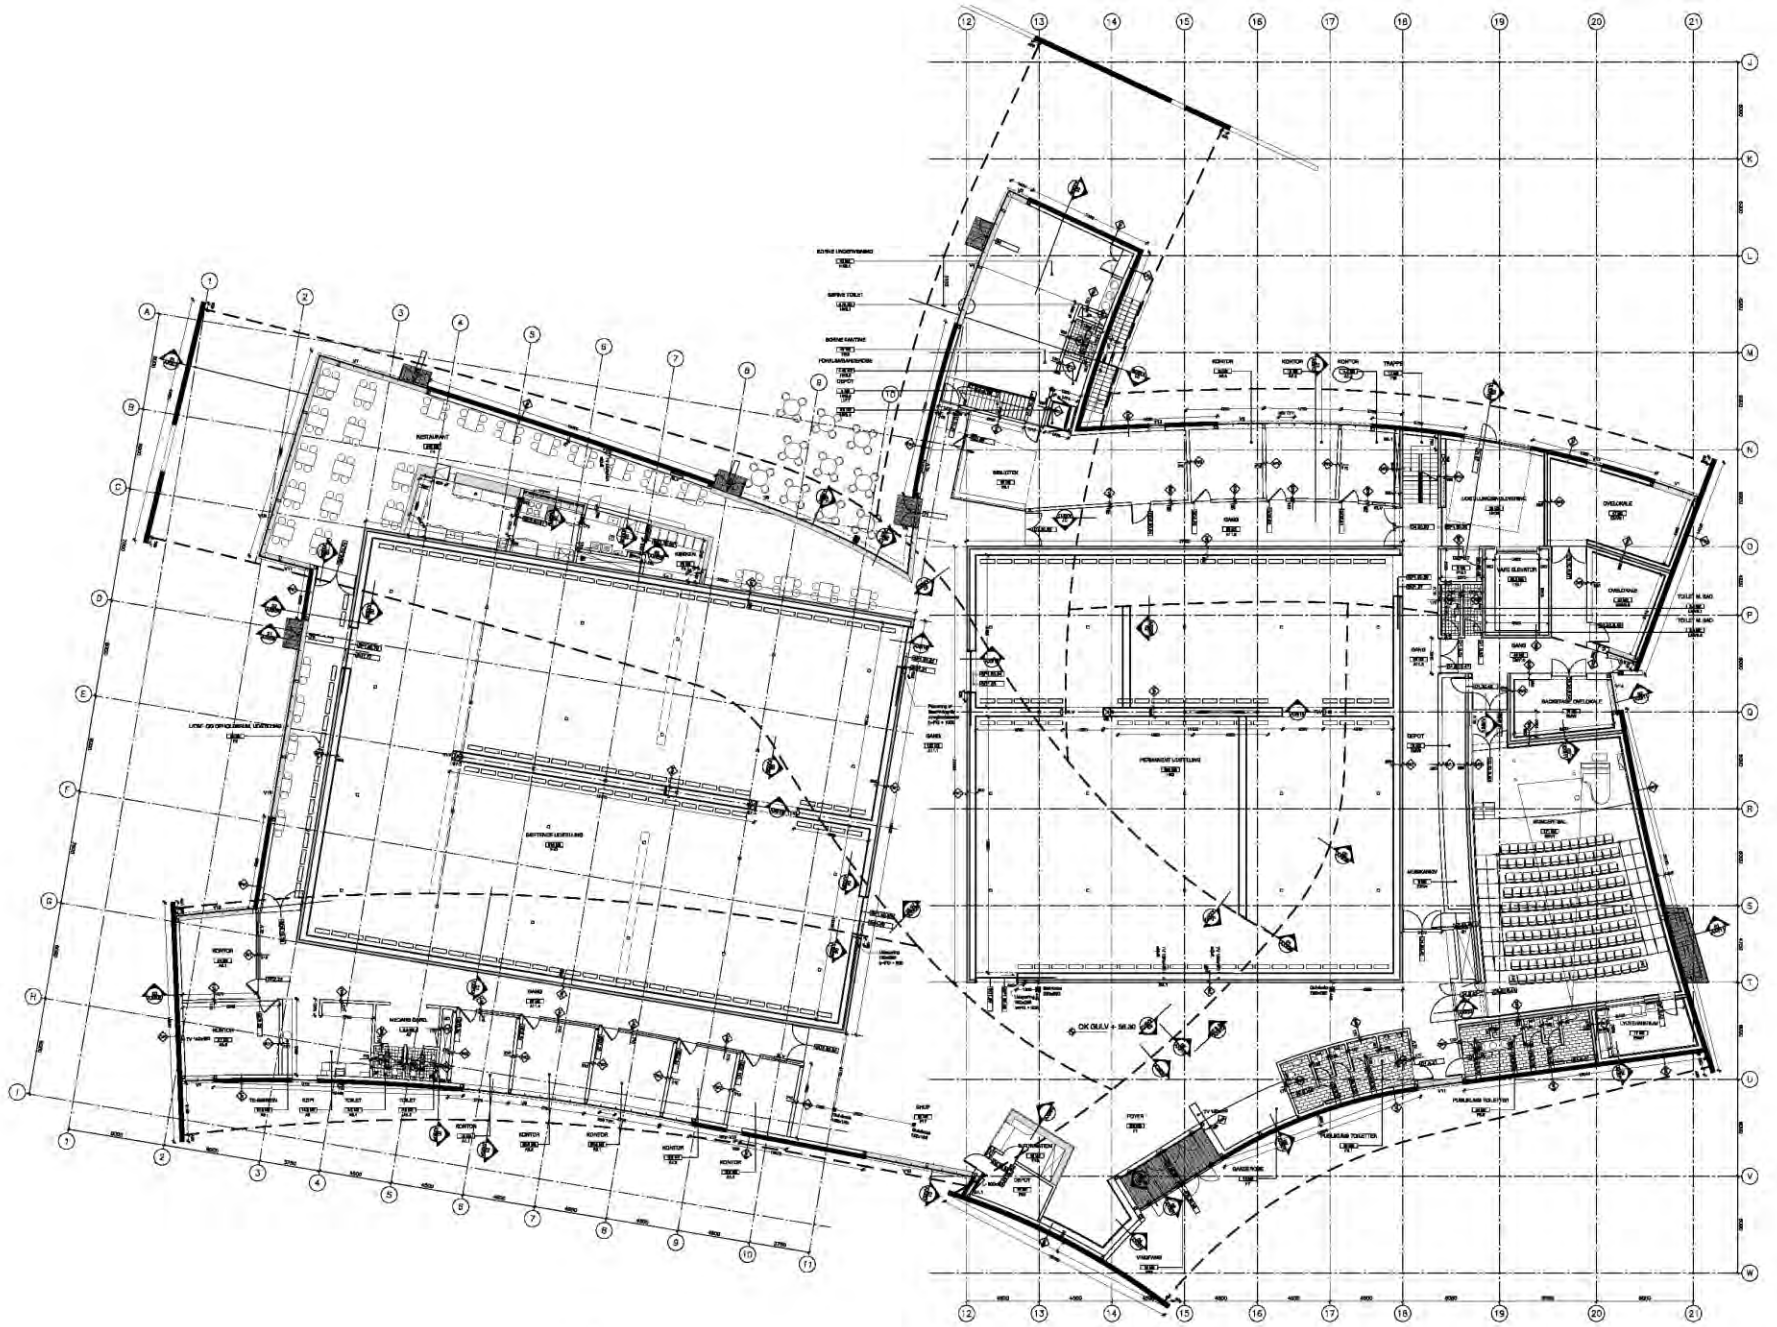

A modern, minimalist building at night, illuminated from within. The building features a large, curved glass facade that reflects the interior lights and the surrounding environment. The building is situated on a grassy area, and a pool of water in the foreground perfectly reflects the building's structure and the warm glow of the interior lights. The sky is dark, and a few distant lights are visible on the horizon.

heart

**Plan, stueetage**

**Plan, kælder**

**Betonfacaden**

**Tagkonstruktion**

KRAM ELEKTRO  
SERVICE APS

E.M.F.

1

**Belysningsdiagram**

heart

A photograph of a modern interior space, likely a gallery or museum. The room features a curved, white ceiling with several recessed spotlights. A white wall in the background has the word "heart" written in large, black, lowercase letters. To the left, there is a dark, rectangular structure, possibly a reception desk or a partition wall, with a white top surface. In the background, a white door is visible, and a balcony or mezzanine level can be seen on the left side. The floor is a light-colored, polished surface.